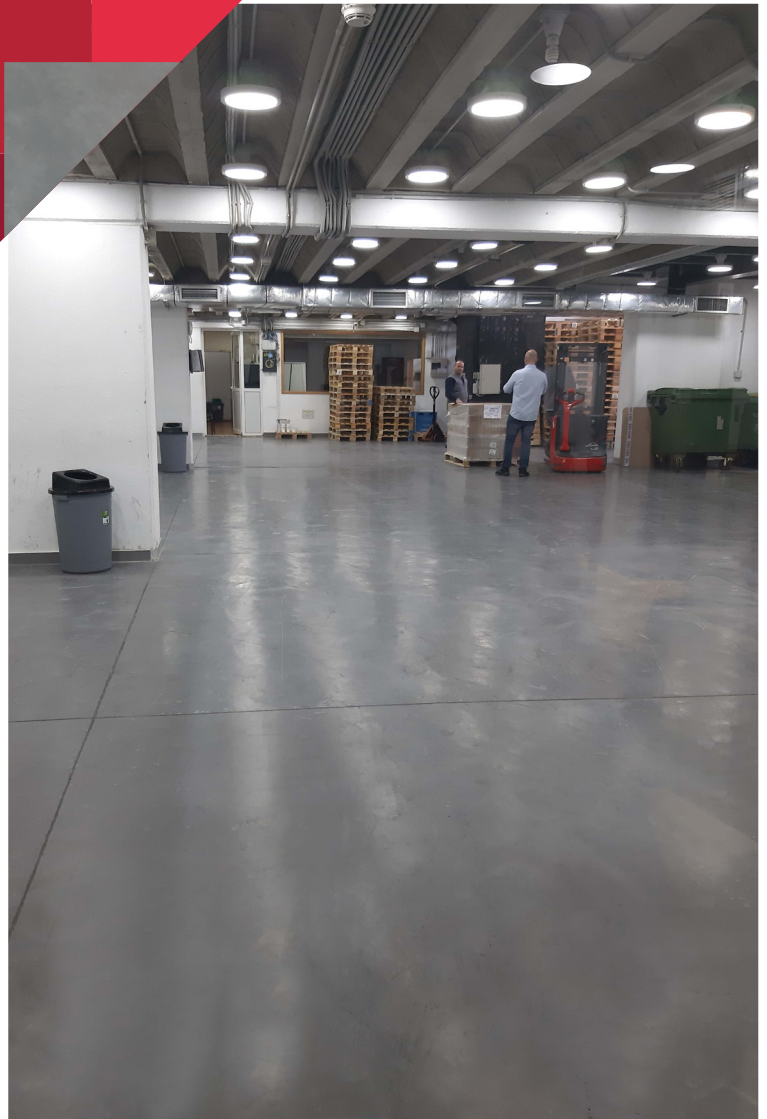

Smooth Concrete

STAMPED & DECORATIVE
CONCRETE SYSTEMS
FLOORS & WALLS

SMOOTH CONCRETE

**Smooth color
Hardener
Concrete** flooring
is very durable
and very resilient
so this makes
it difficult to
damage.

Smooth concrete finish adding
a contemporary twist to your
interior

Traditional look
to create a minimalist design

Minimalistic

Sophisticated

Smooth concrete
Cloudy

Industrial Concrete floor is a popular choice when resurfacing a warehouse. It provides a smooth, flat floor that resists foot, pallet jack and forklift traffic.